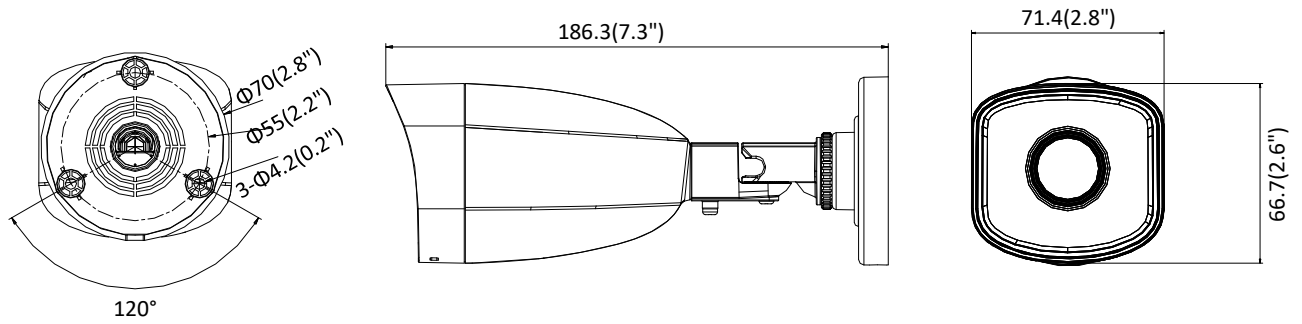

Dimension

Without -M Model