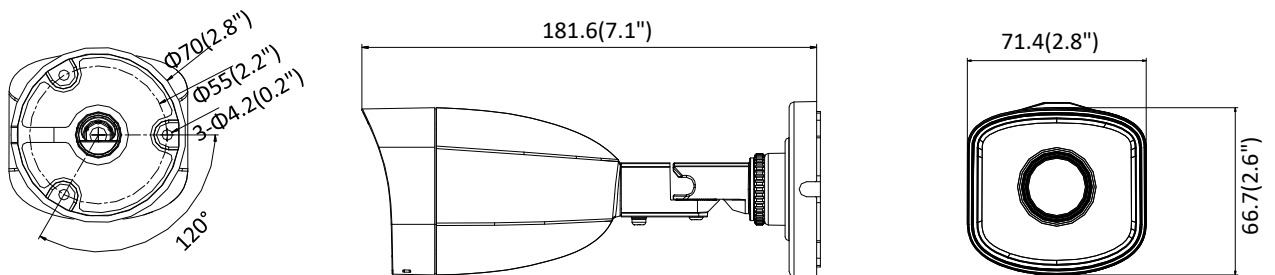

Client	iVMS-4200, Hik-Connect, iVMS-5200, iVMS-4500
Web Browser	IE8+, Chrome 31.0-44, Firefox 30.0-51, Safari 8.0+
<b>Interface</b>	
Communication Interface	1 RJ45 10M/100M self-adaptive Ethernet port
<b>General</b>	
Operating Conditions	-30 °C to 60 °C (-22 °F to 140 °F), humidity: 95% or less (non-condensing)
Power Supply	12 VDC ± 25%, 5.5 mm coaxial power plug PoE (802.3af, class 3)
Power Consumption and Current	12 VDC, 0.3 A, Max: 3.5 W PoE: (802.3af, 36 V to 57 V), 0.2 A to 0.1 A, Max: 4.5 W
Protection Level	IP67
Material	Without -M model: Front cover: metal, camera body: plastic, bracket: plastic -M model: Front cover: metal, camera body: metal, bracket: metal
Dimensions	Without -M model: Ø 70 mm × 186.3 mm (Ø 2.8" × 7.3") With -M model: Ø 70 mm × 181.6 mm (Ø 2.8" × 7.1")
Weight	Without -M model: Camera: Approx. 270 g (0.6 lb.) With package: Approx. 510 g (1.1 lb.) -M model: Camera: Approx. 390 g (0.9 lb.) With package: Approx. 630 g (1.4 lb.)

## Available Model

HWI-B121H (2.8/4 mm), HWI-B121H-M (2.8/4 mm)

## Dimension

Without -M Model

With -M Model