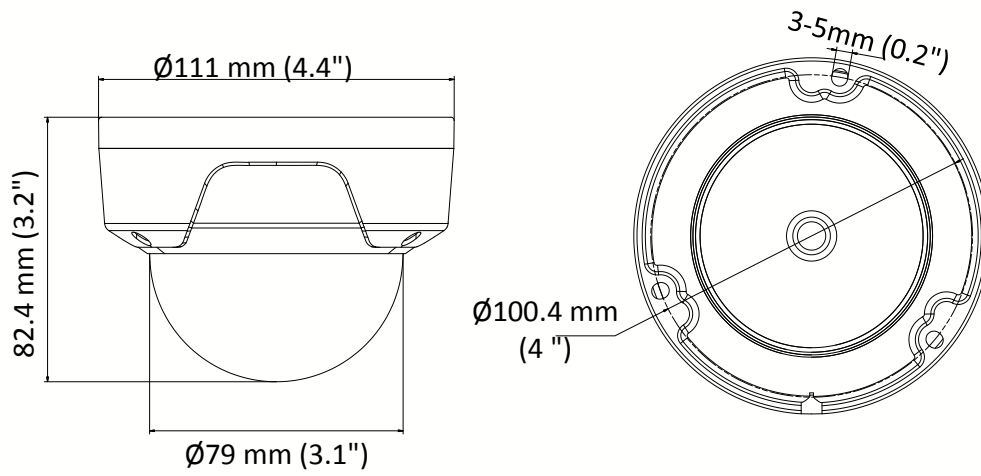

Client	iVMS-4200, Hik-Connect, iVMS-5200, iVMS-4500
Web Browser	IE8+, Chrome 31.0-44, Firefox 30.0-51, Safari 8.0+
<b>Interface</b>	
Communication Interface	1 RJ45 10M/100M self-adaptive Ethernet port
<b>General</b>	
Operating Conditions	-30 °C to 60 °C (-22 °F to 140 °F), humidity: 95% or less (non-condensing)
Power Supply	12 VDC ± 25%, 5.5 mm coaxial power plug PoE (802.3af, class 3)
Power Consumption and Current	12 VDC, 0.4 A, Max: 5 W PoE: (802.3af, 36 V to 57 V), 0.2 A to 0.1 A, Max: 6.5 W
Ingress Protection	IP67, IK10
Material	Without –M model: Bubble: plastic, front cover: plastic, bottom base: metal –M model: Bubble: plastic, front cover: metal, bottom base: metal
Dimensions	Camera: Ø 111 mm × 82.4 mm (Ø 4.4" × 3.2") With package: 134 mm × 134 mm × 108 mm (5.3" × 5.3" × 4.3")
Weight	Without –M model: Camera: Approx. 400 g (0.9 lb.) With package: Approx. 600 g (1.3 lb.) –M model: Camera: Approx. 460 g (1 lb.) With package: Approx. 660 g (1.5 lb.)

## Dimension