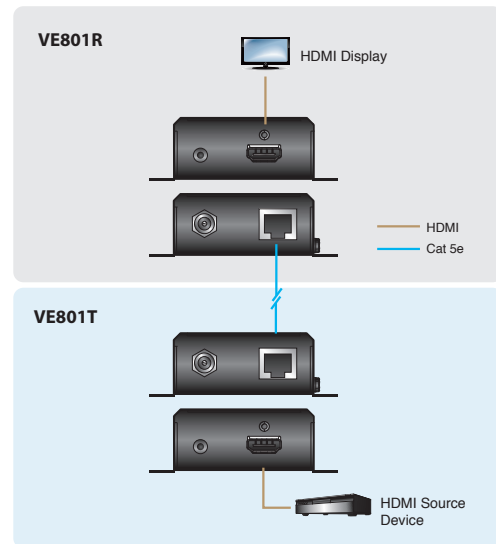

# HDMI HDBaseT-Lite Extender

## VE801

The VE801 HDMI HDBaseT-Lite Extender extends an HDMI signal up to 70m from the HDBaseT source using one Cat 5e / 6 / 6a cable. It supports HDMI features that include 3D, Deep Color and 4K image resolutions, plus Dolby Digital 5.1, DTS HD audio and it is HDCP compatible. The VE801 all-in-one design provides an easy method for mounting the device in any location. The side panel provides slip-resistant grooves that help prevent accidental drops when installing the unit. The grooves also enhance the ability to see the LED status lights. The VE801 is perfect for digital entertainment centers or any installation that requires superior HDMI video quality to be extended for great distances.

### Features

- HDBaseT Connectivity – extends an HDMI connection over a long distance via one Cat 5e / 6 / 6a cable
- HDBaseT Anti-jamming – resists signal interference during high-quality video transmission using HDBaseT technology
- EDID Expert – configures optimum EDID settings for smooth power-up, high-quality display and use of the best resolution across different screens
- Rack- Mountable